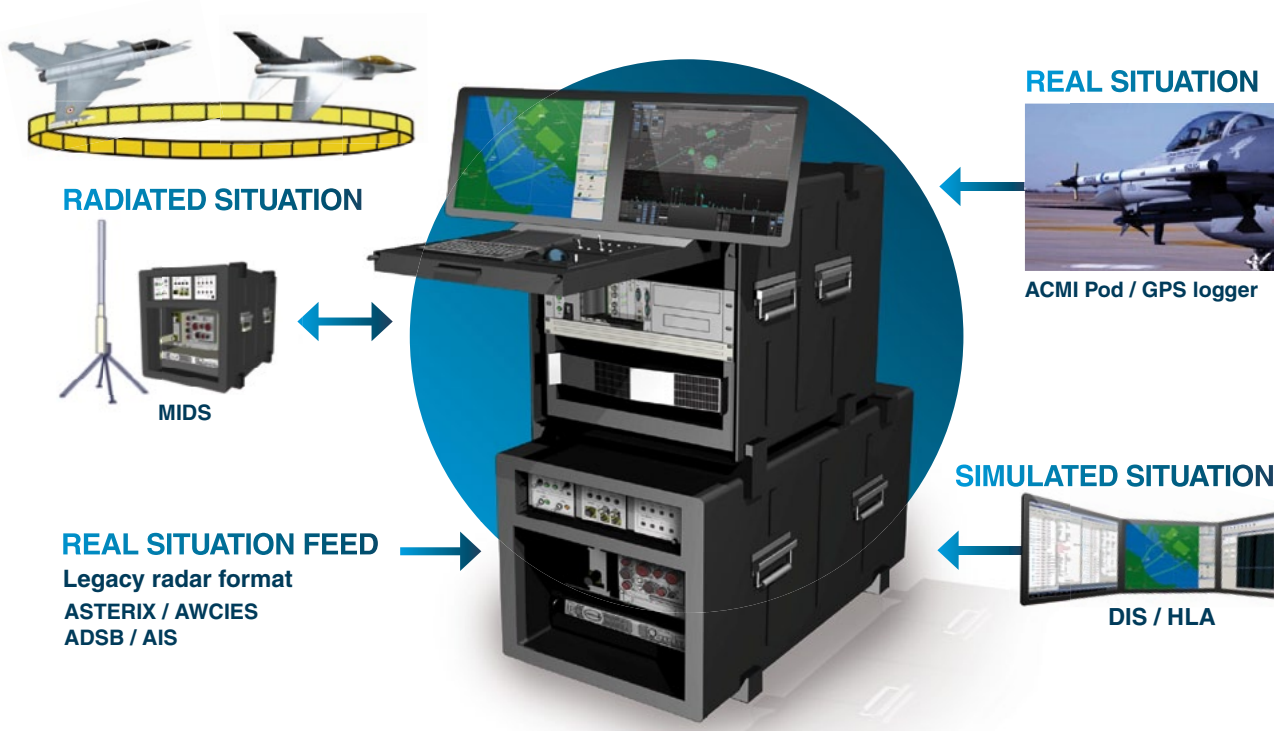

# SOLSTICE suite

**Train harder as you fight harder**

## NETWORK-ENABLED WARFARE TRAINING SYSTEM

Solstice suite is the outcome of long term, successful and close cooperation with the French Air Force (FAF). Combining both L16 simulation facility and operational capability, SOLSTICE is a ground-based, ruggedized and transportable system that is able to provide the highest fidelity, cost-effective and flexible tactical Live, Virtual and Constructive (LVC) training solution for Air Defence Ground Environment (ADGE).

### ● MAIN FEATURES

- **Generation of live, virtual and constructive L16 environment**
- **Multi-MIDS capability for low/medium/high altitude and wide area coverage**
- **Integrated multi-sensors tracking system (Radar, ADBS, AIS, GPS logger, ACMI pod) BLOS capability via JREAP**
- **G/A/G Voice Communication System**
- **Multi-role & multi-workstation trainer position**
  - Exercice Control (EXCON)
  - Range Training Officer (RTO)
  - Ground Controlled Interception
  - Joint Terminal Attack Controller
  - Mission planning and briefing
  - Situational awareness & full C2 capabilities
  - Exercices enhancements through simulation
  - Mission restitution